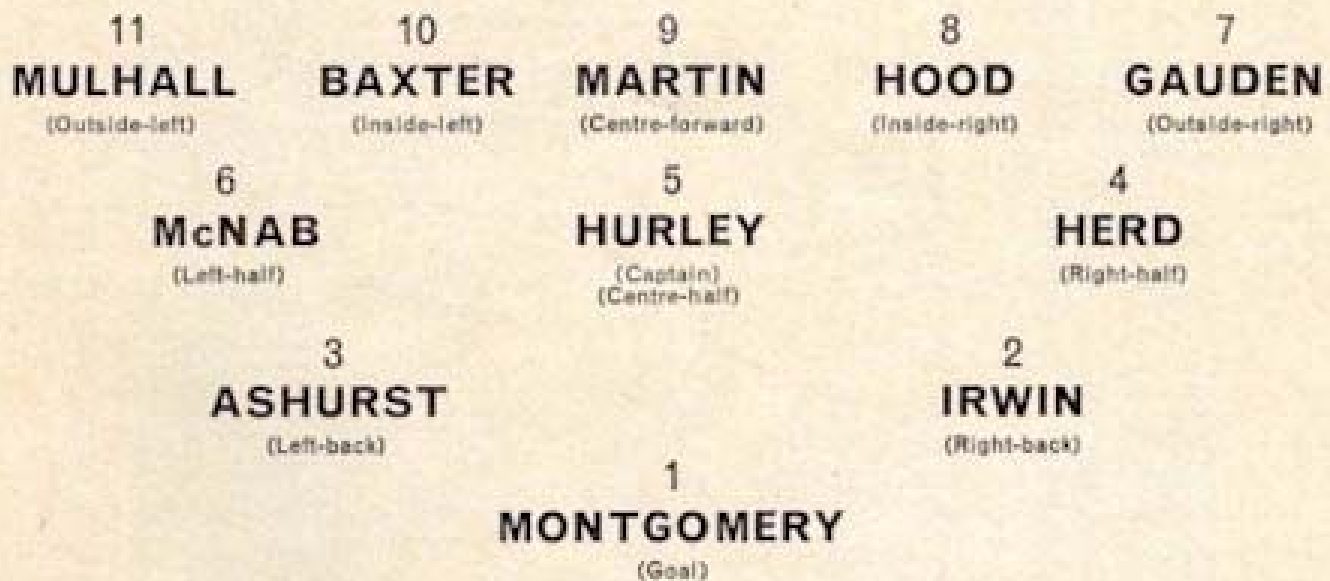

CHELSEA

Colours:—Shirts: Royal Blue. Shorts: Royal Blue. Stockings: White.

Referee:

Mr. H. G. NEW (Portsmouth)

Linesmen:

Mr. P. T. BEAUMONT (Haverfordwest)
(Red Flag)

Mr. L. J. FORGE (Southend-on-Sea)
(Yellow Flag)

SUBSTITUTES

CHELSEA:

SUNDERLAND:

SUNDERLAND

Colours:—Shirts: Red and White Stripes. Shorts: White.
Stockings: Red with White Tops.