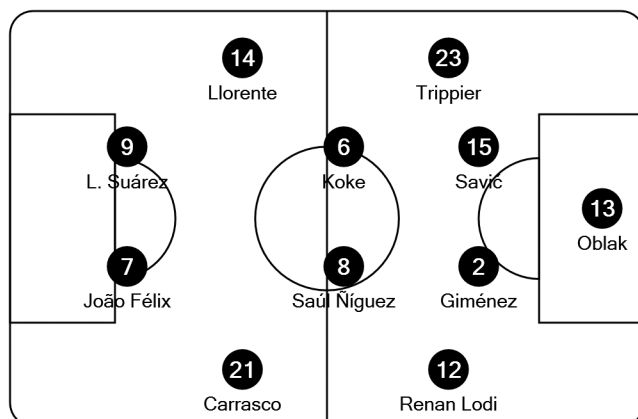

- 1 Ivo Grbić (GK)
- 31 Miguel San Román (GK)
- 4 Geoffrey Kondogbia
- 5 Lucas Torreira
- 10 Ángel Correa
- 11 Thomas Lemar
- 16 Héctor Herrera
- 18 Felipe
- 19 Moussa Dembélé
- 20 Vitolo
- 22 Mario Hermoso
- 24 Šime Vrsaljko

Coach:

Diego Simeone

Assistant referees: Alessandro Giallatini (ITA)

Fabiano Preti (ITA)

VAR: Massimiliano Irrati (ITA)

Assistant VAR: Paolo Valeri (ITA)

Weather conditions: Partly Cloudy Night / Temperature: 9°C / Humidity: 78%

(C) Captain

(GK) Goalkeeper

(* Misses next match if booked)

19:45:15CET
17 Mar 2021