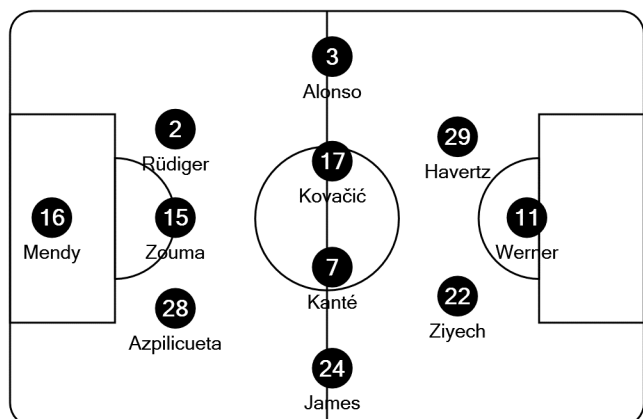

UEFA
CHAMPIONS
LEAGUE

Tactical Line-ups

Round of 16 2nd leg - Wednesday 17 March 2021

Stamford Bridge - London

Chelsea FC

1 1st leg 0

Club Atlético de Madrid

- 16 Edouard Mendy (GK)
- 2 Antonio Rüdiger
- 3 Marcos Alonso
- 7 N'Golo Kanté
- 11 Timo Werner
- 15 Kurt Zouma
- 17* Mateo Kovačić
- 22* Hakim Ziyech
- 24 Reece James
- 28 César Azpilicueta (C)
- 29 Kai Havertz

- 1 Kepa (GK)
- 13 Willy Caballero (GK)
- 10 Christian Puljišić
- 18 Olivier Giroud
- 20 Callum Hudson-Odoi
- 21 Ben Chilwell
- 23 Billy Gilmour
- 33 Emerson
- 55 Faustino Anjorin

Coach:

Thomas Tuchel

Referee: Daniele Orsato (ITA)