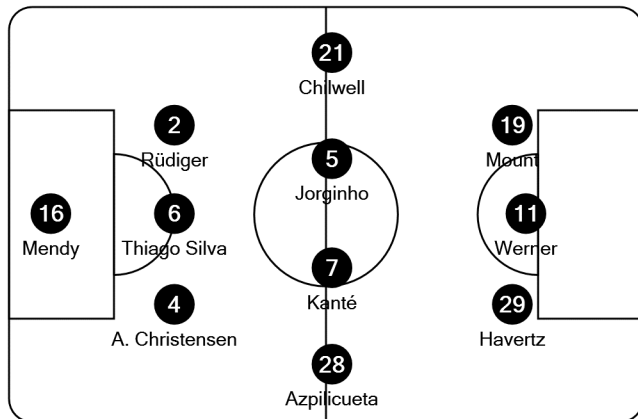

UEFA  
CHAMPIONS  
LEAGUE

Tactical Line-ups

Semi-finals 2nd leg - Wednesday 5 May 2021

Stamford Bridge - London

Chelsea FC

1 1st leg 1

Real Madrid CF

- 16 Edouard Mendy (GK)
- 2 Antonio Rüdiger
- 4 Andreas Christensen
- 5 Jorginho
- 6 Thiago Silva
- 7 N'Golo Kanté
- 11 Timo Werner
- 19 Mason Mount
- 21 Ben Chilwell
- 28 César Azpilicueta (C)
- 29 Kai Havertz

- 1 Kepa (GK)
- 13 Willy Caballero (GK)
- 3 Marcos Alonso
- 9 Tammy Abraham
- 10 Christian Puljišić
- 15 Kurt Zouma
- 18 Olivier Giroud
- 20 Callum Hudson-Odoi
- 22 Hakim Ziyech
- 23 Billy Gilmour
- 24 Reece James
- 33 Emerson